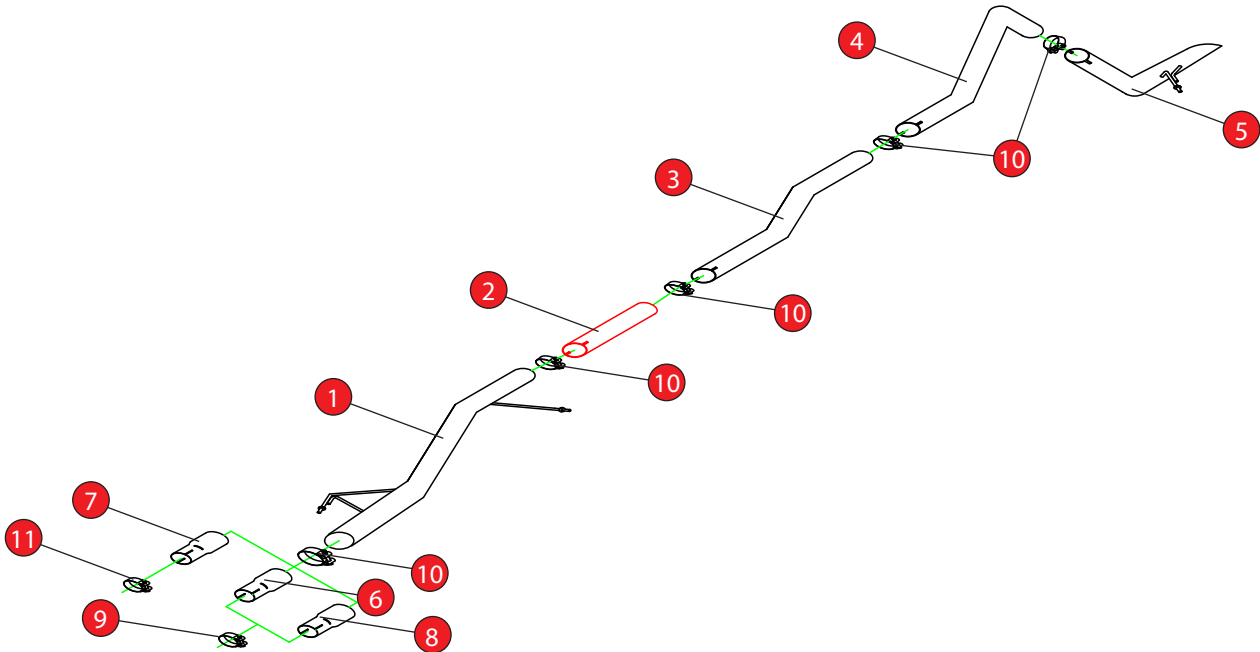

Case 9

CAR	VW Transporter T5 / T6	PART NO.	SVWS0475
YEAR	VARIES	FIT KITS	205FK
NOTES	VARIES	FEATURES	N/A

Scorpion Exhaust Cat-back system Stealth

fits to:

VW Transporter T5 SWB & LWB, 2WD & 4Motion 2.5 TDi (130ps & 174ps) 03-09
 VW Transporter T5 SWB & LWB, 2WD & 4Motion 2.0 (84ps & 102ps) 10-15
 VW Transporter T5 SWB & LWB, 2WD & 4Motion 2.0 (140ps) 10-15

Scorpion Exhaust Particulate Filter-back Stealth

fits to:

VW Transporter T5 SWB & LWB, 2WD & 4Motion 2.0 BiTDi (180ps) 10-15
 VW Transporter T6 SWB & LWB, 2WD & 4Motion 2.0 BiTDi (204ps) 15-Current

Parts in this kit

1x 705VW
 1x 707VW
 1x 776VW
 1x 777VW
 1x 701VW
 1x AD03
 1x AD04
 1x AD98
 1x Z016.10064
 5x Z016.10063
 1x Z016.10004

CAR	VW Transporter T5 / T6	PART NO.	SVWS0475
YEAR	VARIES	FIT KITS	205FK
NOTES	Where not supplied use original fittings. Only use Item 2 when fitting Scorpion exhaust to a long wheel base model.	FEATURES	Pipe diameter:- 70mm , 2 3/4"

NO.	PART NO.	DESCRIPTION	QTY
1	705VW	Centre No Silencer	1
2	707VW	Link Pipe (Only use when fitting Scorpion exhaust to long wheel base models)	1
3	776VW	Centre Pipe	1
4	777VW	Link Pipe	1
5	701VW	Tail Pipe With Stealth Trim	1
Fit Kit			
6	AD03	Adaptor	1
7	AD04	Adaptor (Use when fitting to 1.9 engine vehicles only.)	1
8	AD98	Adaptor (Use when fitting to T6 model)	1
9	Z016.10064	63 - 68 Clamp	1
10	Z016.10063	72mm H/D Clamp	5
11	Z016.10004	55 - 59 Clamp	1